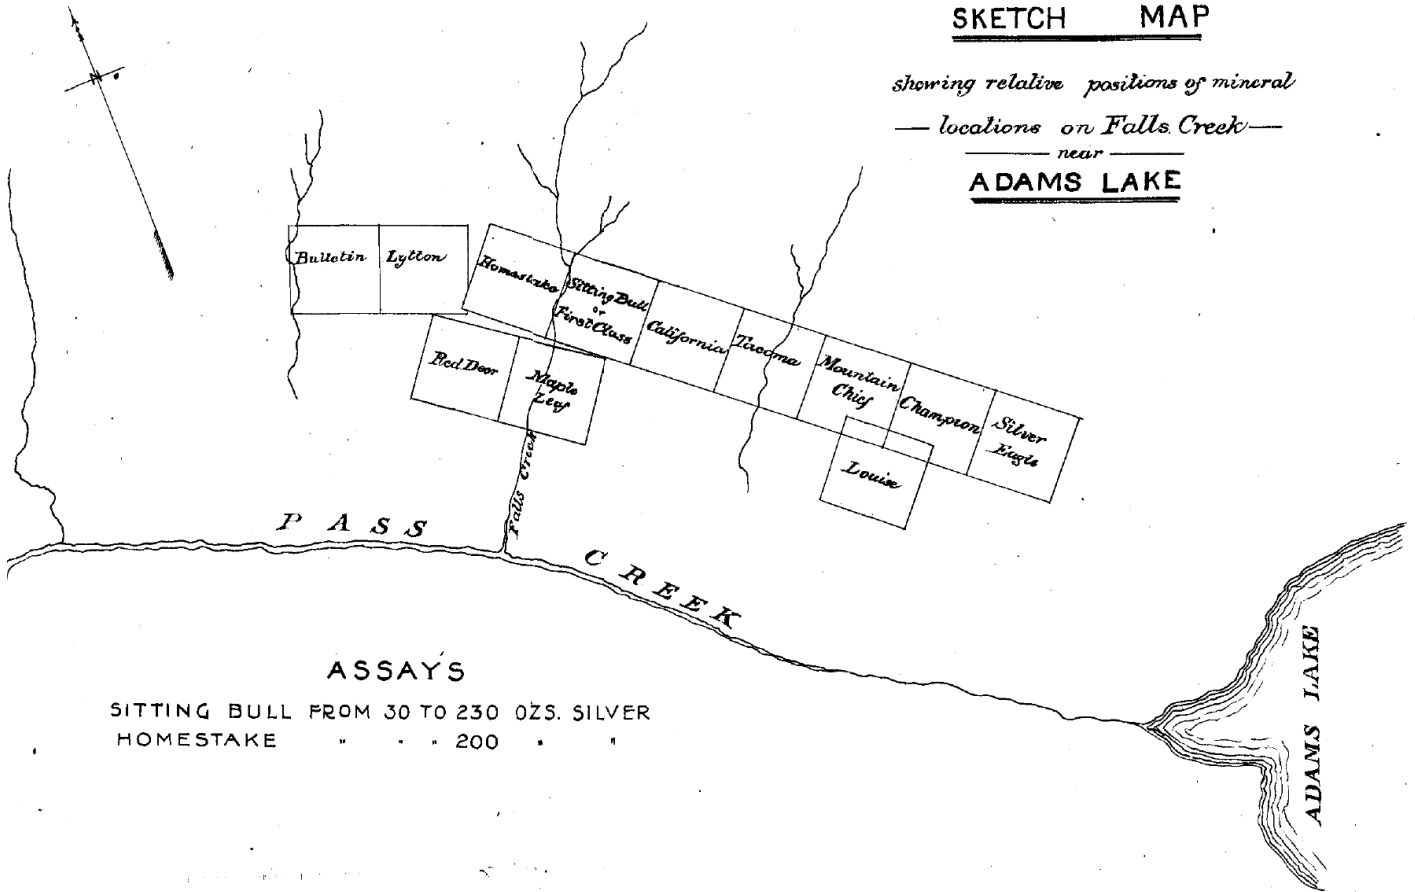

SKETCH MAP

*showing relative positions of mineral  
— locations on Falls Creek —  
near*

ADAMS LAKE

**ASSAYS**

SITTING BULL FROM 30 TO 230 OZS. SILVER  
HOMESTAKE " " " 200 " "